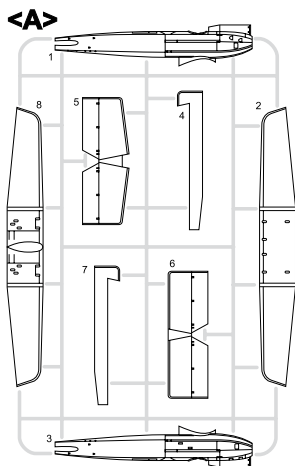

## CONTENTS:

SPRUES: Eduard

PE-SETS: 2 (1 colour)

PAINTING MASK: 1

MARKING: 4

DECALS: Cartograf

BRASSIN: NO

1/72 scale

### plastic parts