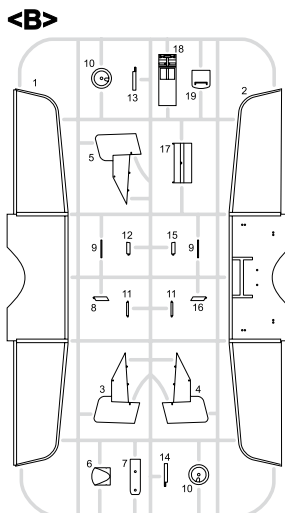

## CONTENTS:

SPRUES: Eduard

PE-SETS: 2 (1 colour)

PAINTING MASK: 1

MARKING: 4

DECALS: Cartograf

BRASSIN: NO

1/72 scale

### plastic parts