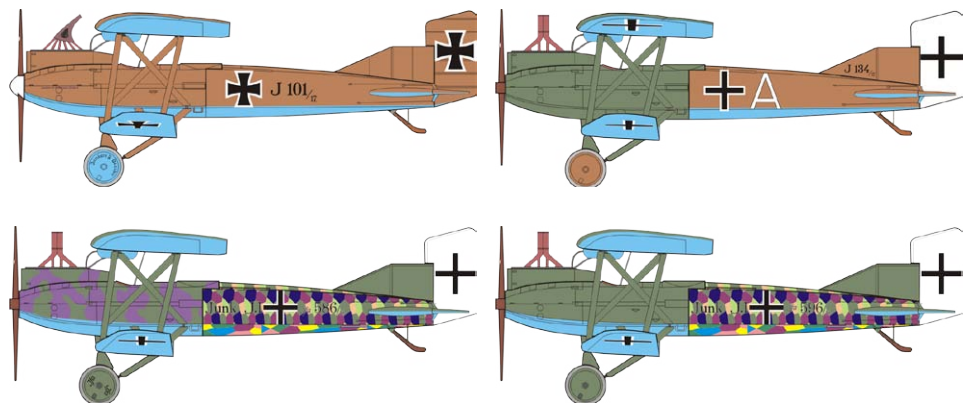

## CONTENTS:

SPRUES: Eduard

PE-SETS: 2 (1 colour)

PAINTING MASK: 1

MARKING: 4

DECALS: Cartograf

BRASSIN: NO

1/72 scale

### plastic parts